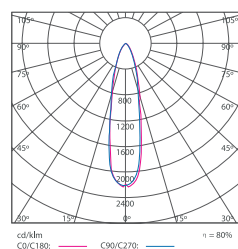

APPLICATION

- Sport & Facade Lightings, Jetties, Highmasts, Sea Ports, Tower Cranes & Stadium Lightings

MEASUREMENT & ORDER CODE

WATTAGE	ORDER CODE	NO. OF LEDS	TYPICAL LUMINOUS FLUX	TYPICAL WATTAGE	CARTON DIMENSION (L x W x H) mm	NETT WEIGHT
360W	K10130 360W	168	44000	388	672 x 576 x 330 770 x 420 x 110 (Control Gear)	19.0 kg + 10.5 kg (RCG)
540W	K10131 540W	252	65000	585	951 x 596 x 330 770 x 420 x 110 (Control Gear)	23.0 kg + 13.75 kg (RCG)

* Please indicate LED color temperature and beam angle when ordering.
* All result tested base on 5000K CCT LEDs.

DIMENSION

K10130 360W

K10131 540W

Control Gear

PHOTOMETRIC

K10130 360W

K10131 540W