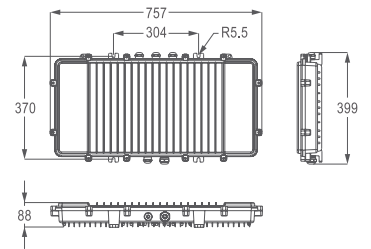

APPLICATION

- Sport & Facade Lightings, Jetties, Highmasts, Sea Ports, Tower Cranes & Stadium Lightings

MEASUREMENT & ORDER CODE

WATTAGE	ORDER CODE	NO. OF LEDS	TYPICAL LUMINOUS FLUX	TYPICAL WATTAGE	CARTON DIMENSION (L x W x H) mm	NETT WEIGHT
360W	K10130 360W	168	44000	388	672 x 576 x 330 770 x 420 x 110 (Control Gear)	19.0 kg + 10.5 kg (RCG)
540W	K10131 540W	252	65000	585	951 x 596 x 330 770 x 420 x 110 (Control Gear)	23.0 kg + 13.75 kg (RCG)

* Please indicate LED color temperature and beam angle when ordering.
* All result tested base on 5000K CCT LEDs.

DIMENSION

K10130 360W

K10131 540W

Control Gear

PHOTOMETRIC

K10130 360W

K10131 540W