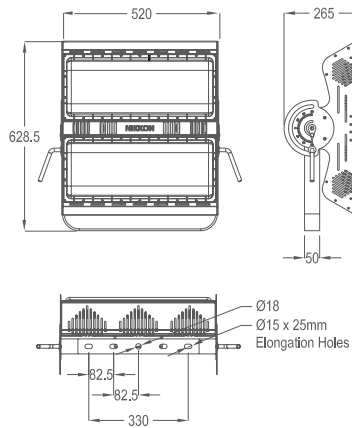

APPLICATION

- Sport & Facade Lightings, Jetties, Highmasts, Sea Ports, Tower Cranes & Stadium Lightings

MEASUREMENT & ORDER CODE

WATTAGE	ORDER CODE	NO. OF LEDS	TYPICAL LUMINOUS FLUX	TYPICAL WATTAGE	CARTON DIMENSION (L x W x H) mm	NETT WEIGHT
360W	K10130 360W	168	44000	388	672 x 576 x 330 770 x 420 x 110 (Control Gear)	19.0 kg + 10.5 kg (RCG)
540W	K10131 540W	252	65000	585	951 x 596 x 330 770 x 420 x 110 (Control Gear)	23.0 kg + 13.75 kg (RCG)

* Please indicate LED color temperature and beam angle when ordering.
* All result tested base on 5000K CCT LEDs.

DIMENSION

K10130 360W

K10131 540W

Control Gear

PHOTOMETRIC

K10130 360W

K10131 540W