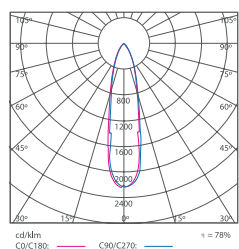

APPLICATION

- Sport & Facade Lightings, Jetties, Highmasts, Sea Ports, Tower Cranes & Stadium Lightings

MEASUREMENT & ORDER CODE

WATTAGE	ORDER CODE	NO. OF LEDS	TYPICAL LUMINOUS FLUX	TYPICAL WATTAGE	CARTON DIMENSION (L x W x H) mm	NETT WEIGHT
360W	K10130 360W	168	44000	388	672 x 576 x 330 770 x 420 x 110 (Control Gear)	19.0 kg + 10.5 kg (RCG)
540W	K10131 540W	252	65000	585	951 x 596 x 330 770 x 420 x 110 (Control Gear)	23.0 kg + 13.75 kg (RCG)

* Please indicate LED color temperature and beam angle when ordering.
* All result tested base on 5000K CCT LEDs.

DIMENSION

K10130 360W

K10131 540W

Control Gear

PHOTOMETRIC

K10130 360W

K10131 540W