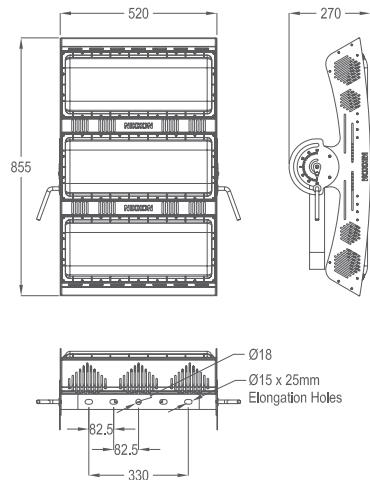

AEROS 360W

AEROS 540W

LUMINAIRE SPECIFICATIONS

- Power 360W
540W
- Fitting Material Stainless Steel
- Optical Cover High Transparency Polycarbonate
- Ingress Protection IP66
- Impact Protection IK08
- Voltage 220 ~ 240 Vac 50 / 60Hz
- Electrical Safety Class Class I
- Operating Temperature -30 ~ +45°C
- Installation Mounting Bracket
- Surge Protections 10KV, 20KA

APPLICATION

- Sport & Facade Lightings, Jetties, Highmasts, Sea Ports, Tower Cranes & Stadium Lightings

MEASUREMENT & ORDER CODE

WATTAGE	ORDER CODE	NO. OF LEDS	TYPICAL LUMINOUS FLUX	TYPICAL WATTAGE	CARTON DIMENSION (L x W x H) mm	NETT WEIGHT
360W	K10130 360W	168	44000	388	672 x 576 x 330 770 x 420 x 110 (Control Gear)	19.0 kg + 10.5 kg (RCG)
540W	K10131 540W	252	65000	585	951 x 596 x 330 770 x 420 x 110 (Control Gear)	23.0 kg + 13.75 kg (RCG)

* Please indicate LED color temperature and beam angle when ordering.
* All result tested base on 5000K CCT LEDs.

DIMENSION

K10130 360W

K10131 540W

Control Gear

PHOTOMETRIC

K10130 360W

K10131 540W