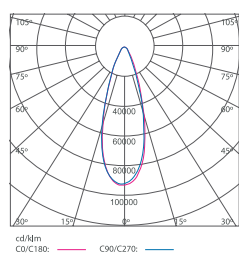

APPLICATION

- Sport Lightings, Stadium Lightings, Jetties & Highmasts

MEASUREMENT & ORDER CODE

WATTAGE	ORDER CODE	NO. OF LEDs	TYPICAL LUMINOUS FLUX	TYPICAL WATTAGE	CARTON DIMENSION (L x W x H) mm	NETT WEIGHT
480W	K10130 480W	168	64550	480	672 x 576 x 330 770 x 420 x 110 (Control Gear)	19.0 kg + 10.5 kg (RCG)
720W	K10131 720W	252	96800	720	951 x 596 x 330 770 x 420 x 110 (Control Gear)	23.0 kg + 13.75 kg (RCG)

* Please indicate LED color temperature and beam angle when ordering.
* All result tested base on 5000K CCT LEDs.

DIMENSION

K10130 480W

K10131 720W

Control Gear

PHOTOMETRIC

Narrow Beam

Medium Beam