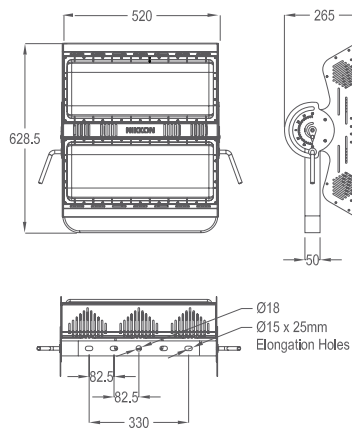

APPLICATION

- Sport Lightings, Stadium Lightings, Jetties & Highmasts

MEASUREMENT & ORDER CODE

WATTAGE	ORDER CODE	NO. OF LEDs	TYPICAL LUMINOUS FLUX	TYPICAL WATTAGE	CARTON DIMENSION (L x W x H) mm	NETT WEIGHT
480W	K10130 480W	168	64550	480	672 x 576 x 330 770 x 420 x 110 (Control Gear)	19.0 kg + 10.5 kg (RCG)
720W	K10131 720W	252	96800	720	951 x 596 x 330 770 x 420 x 110 (Control Gear)	23.0 kg + 13.75 kg (RCG)

* Please indicate LED color temperature and beam angle when ordering.
* All result tested base on 5000K CCT LEDs.

DIMENSION

K10130 480W

K10131 720W

Control Gear

PHOTOMETRIC

Narrow Beam

Medium Beam