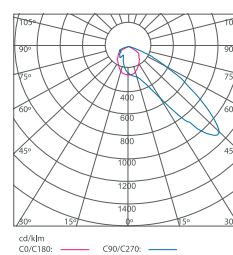

Asymmetrical Beam