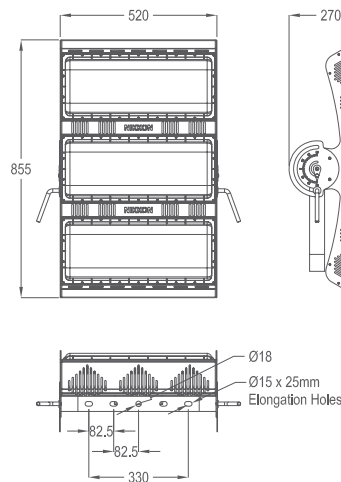

AEROS II 480W

AEROS II 720W

LUMINAIRE SPECIFICATIONS

- Power 480W
720W
- Fitting Material Stainless Steel
- Optical Cover High Transparency Polycarbonate
- Ingress Protection IP66
- Impact Protection IK08
- Voltage 220 ~ 240 Vac 50 / 60Hz
- Electrical Safety Class Class I
- Operating Temperature -30 ~ +45°C
- Installation Mounting Bracket
- Surge Protections 10KV, 20KA

APPLICATION

- Sport Lightings, Stadium Lightings, Jetties & Highmasts

MEASUREMENT & ORDER CODE

WATTAGE	ORDER CODE	NO. OF LEDs	TYPICAL LUMINOUS FLUX	TYPICAL WATTAGE	CARTON DIMENSION (L x W x H) mm	NETT WEIGHT
480W	K10130 480W	168	64550	480	672 x 576 x 330 770 x 420 x 110 (Control Gear)	19.0 kg + 10.5 kg (RCG)
720W	K10131 720W	252	96800	720	951 x 596 x 330 770 x 420 x 110 (Control Gear)	23.0 kg + 13.75 kg (RCG)

* Please indicate LED color temperature and beam angle when ordering.
* All result tested base on 5000K CCT LEDs.

DIMENSION

K10130 480W

K10131 720W

Control Gear

PHOTOMETRIC

Narrow Beam

Medium Beam