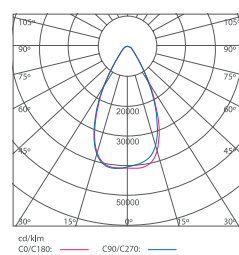

APPLICATION

- Sport Lightings, Stadium Lightings, Jetties & Highmasts

MEASUREMENT & ORDER CODE

WATTAGE	ORDER CODE	NO. OF LEDs	TYPICAL LUMINOUS FLUX	TYPICAL WATTAGE	CARTON DIMENSION (L x W x H) mm	NETT WEIGHT
480W	K10130 480W	168	64550	480	672 x 576 x 330 770 x 420 x 110 (Control Gear)	19.0 kg + 10.5 kg (RCG)
720W	K10131 720W	252	96800	720	951 x 596 x 330 770 x 420 x 110 (Control Gear)	23.0 kg + 13.75 kg (RCG)

* Please indicate LED color temperature and beam angle when ordering.
* All result tested base on 5000K CCT LEDs.

DIMENSION

K10130 480W

K10131 720W

Control Gear

PHOTOMETRIC

Narrow Beam

Medium Beam