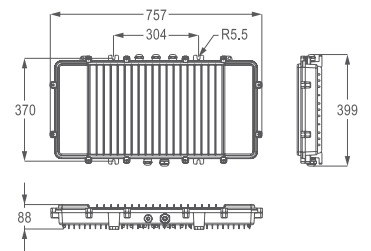

APPLICATION

- Sport Lightings, Stadium Lightings, Jetties & Highmasts

MEASUREMENT & ORDER CODE

WATTAGE	ORDER CODE	NO. OF LEDs	TYPICAL LUMINOUS FLUX	TYPICAL WATTAGE	CARTON DIMENSION (L x W x H) mm	NETT WEIGHT
480W	K10130 480W	168	64550	480	672 x 576 x 330 770 x 420 x 110 (Control Gear)	19.0 kg + 10.5 kg (RCG)
720W	K10131 720W	252	96800	720	951 x 596 x 330 770 x 420 x 110 (Control Gear)	23.0 kg + 13.75 kg (RCG)

* Please indicate LED color temperature and beam angle when ordering.
* All result tested base on 5000K CCT LEDs.

DIMENSION

K10130 480W

K10131 720W

Control Gear

PHOTOMETRIC

Narrow Beam

Medium Beam