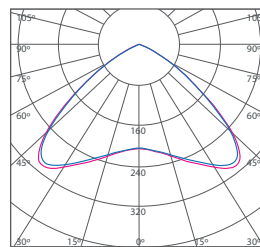

## photometric curve

cd/klm  
C0/C180: — C90/C270: —  
note : photometric result tested based on 19000lm MH 250W coated bulb complete with 15° AL reflector