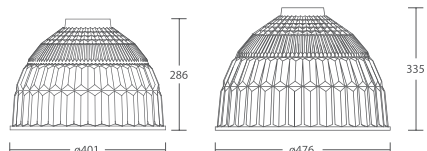

## dimension

15° wide beam multi facet AL reflector

18° wide beam multi facet AL reflector

16° PC Prismatic reflector

22° PC Prismatic reflector