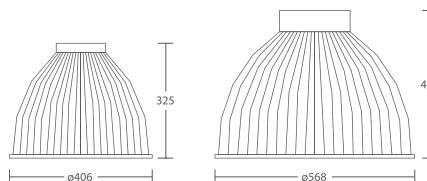

## photometric curve

cd/klm  
C0/C180: — C90/C270: —  
note : photometric result tested based on 19000lm MH 250W coated bulb complete with 15° AL reflector

## dimension

15° wide beam multi facet AL reflector

18° wide beam multi facet AL reflector

16° PC Prismatic reflector

22° PC Prismatic reflector