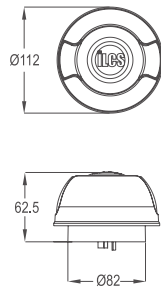

LUMINAIRE SPECIFICATIONS

| | |
|---------------------------|---|
| • Power | 30W 40W 60W |
| • Fitting Material | Non-Corrosive Die-Cast Aluminium |
| • Fitting Color | Dark Gray, Akzo Nobel RAL7012 |
| • Optical Cover | 95% Transparency Tempered Glass |
| • Ingress Protection | IP66 |
| • Impact Protection | IK08 |
| • Voltage | 220 ~ 240 Vac 50 / 60Hz |
| • Electrical Safety Class | Class I |
| • Operating Temperature | -30 ~ +45°C |
| • Installation | Ø42 - 60mm Side Entry * Post Top Spigot is Available Upon Request. |
| • Surge Protections | 10KV, 20KA |

APPLICATION

- Pathways, Parks, Car Parks, Foot Paths, Access Ways, Road Lightings & Residential Areas

MEASUREMENT & ORDER CODE

| WATTAGE | ORDER CODE | NO. OF LEDS | TYPICAL LUMINOUS FLUX | TYPICAL WATTAGE | CARTON DIMENSION (L x W x H) mm | NETT WEIGHT |
|---------|------------|-------------|-----------------------|-----------------|---------------------------------|-------------|
| 30W | K09360 30W | 14 | 4150 | 34 | 600 x 245 x 158 | 4.0 kg |
| 40W | K09360 40W | 18 | 5660 | 42 | 600 x 245 x 158 | 4.0 kg |
| 60W | K09360 60W | 28 | 8200 | 66 | 600 x 245 x 158 | 4.2 kg |

* Please indicate LED color temperature when ordering.
* All result tested base on 5000K CCT LEDs.

DIMENSION

Light Control Unit

PHOTOMETRIC

K09360 60W

Note: All specifications are subject to change without prior notice for product improvement. Images, pictures, and illustrations used are for illustrative purposes only and the color printed may differ from the actual product.