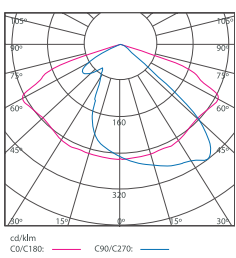

APPLICATION

- Pathways, Parks, Car Parks, Foot Paths, Access Ways, Road Lightings & Residential Areas

MEASUREMENT & ORDER CODE

| WATTAGE | ORDER CODE | NO. OF LEDS | TYPICAL LUMINOUS FLUX | TYPICAL WATTAGE | CARTON DIMENSION (L x W x H) mm | NETT WEIGHT |
|---------|------------|-------------|-----------------------|-----------------|---------------------------------|-------------|
| 30W | K09360 30W | 14 | 4150 | 34 | 600 x 245 x 158 | 4.0 kg |
| 40W | K09360 40W | 18 | 5660 | 42 | 600 x 245 x 158 | 4.0 kg |
| 60W | K09360 60W | 28 | 8200 | 66 | 600 x 245 x 158 | 4.2 kg |

* Please indicate LED color temperature when ordering.
* All result tested base on 5000K CCT LEDs.

DIMENSION

Light Control Unit

PHOTOMETRIC

K09360 60W

Note: All specifications are subject to change without prior notice for product improvement. Images, pictures, and illustrations used are for illustrative purposes only and the color printed may differ from the actual product.