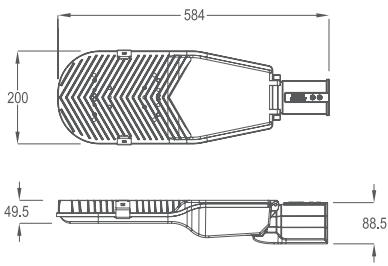

LUMINAIRE SPECIFICATIONS

| | |
|---------------------------|---|
| • Power | 30W 40W 60W |
| • Fitting Material | Non-Corrosive Die-Cast Aluminium |
| • Fitting Color | Dark Gray, Akzo Nobel RAL7012 |
| • Optical Cover | 95% Transparency Tempered Glass |
| • Ingress Protection | IP66 |
| • Impact Protection | IK08 |
| • Voltage | 220 ~ 240 Vac 50 / 60Hz |
| • Electrical Safety Class | Class I |
| • Operating Temperature | -30 ~ +45°C |
| • Installation | Ø42 - 60mm Side Entry * Post Top Spigot is Available Upon Request. |
| • Surge Protections | 10KV, 20KA |

APPLICATION

- Pathways, Parks, Car Parks, Foot Paths, Access Ways, Road Lightings & Residential Areas

MEASUREMENT & ORDER CODE

| WATTAGE | ORDER CODE | NO. OF LEDS | TYPICAL LUMINOUS FLUX | TYPICAL WATTAGE | CARTON DIMENSION (L x W x H) mm | NETT WEIGHT |
|---------|------------|-------------|-----------------------|-----------------|---------------------------------|-------------|
| 30W | K09360 30W | 14 | 4150 | 34 | 600 x 245 x 158 | 4.0 kg |
| 40W | K09360 40W | 18 | 5660 | 42 | 600 x 245 x 158 | 4.0 kg |
| 60W | K09360 60W | 28 | 8200 | 66 | 600 x 245 x 158 | 4.2 kg |

* Please indicate LED color temperature when ordering.
* All result tested base on 5000K CCT LEDs.

DIMENSION

Light Control Unit

PHOTOMETRIC

K09360 60W

Note: All specifications are subject to change without prior notice for product improvement. Images, pictures, and illustrations used are for illustrative purposes only and the color printed may differ from the actual product.